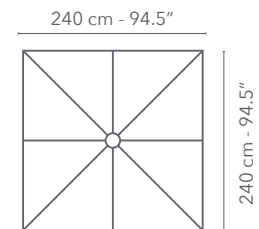

- ✓ Full aluminium frame.
- ✓ Frame ø 38 mm, 1.5".
- ✓ Flexible rib ends in fiber glass.
- ✓ Pop-up system, adjustable in height.
  
- ✓ Ambiance pictures

- FRAME** Mid pole umbrella, ø 38 mm, 1.5".  
Pole & ribs are aluminium powder coated.
- TILT & ROTATION** Tilt left and right, and adjustable in height.
- WIND SPEED** 49 km/h, 30.4 mph - Maximum wind speed to which the umbrella may be exposed.

250 x 180 cm

240 x 240 cm

ø 270 cm

**jardinico®**

240 X 240 CM

FRAME & CANOPY COMBINATIONS

240 X 240 CM

	Weight net	Weight gross	Packaging CBM / CCF
UMJUN UMBRELLA FRAME & CANOPY	5.6 kg - 12.4 lbs	7 kg - 15.4 lbs	x x cm, cbm

	240 X 240 CM
A	240 cm - 94.5"
B	204 cm - 80.3"
C	230.6 cm - 90.8"
D	291 cm - 114.6"

250 X 180 CM

FRAME & CANOPY COMBINATIONS

250 X 180 CM

	Weight net	Weight gross	Packaging CBM / CCF
UMJUN UMBRELLA FRAME & CANOPY	5.5 kg - 12.1 lbs	7 kg - 15.4 lbs	x x cm, cbm

Ø 270 CM

A	270 cm - 106.3"
B	215 cm - 84.6"
C	247 cm - 97.2"
D	278 cm - 109.4"