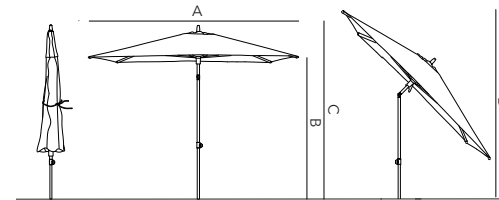

	240 X 240 CM
A	240 cm - 94.5"
B	204 cm - 80.3"
C	230.6 cm - 90.8"
D	291 cm - 114.6"

250 X 180 CM

FRAME & CANOPY COMBINATIONS

250 X 180 CM

	Weight net	Weight gross	Packaging CBM / CCF
UMJUN UMBRELLA FRAME & CANOPY	5.5 kg - 12.1 lbs	7 kg - 15.4 lbs	x x cm, cbm

	250 X 180 CM
A	250 cm - 98.4"
B	217 cm - 85.4"
C	247 cm - 97.2"
D	259 cm - 102"

FRAME & CANOPY COMBINATIONS

Ø 270 CM

Ø 270 CM

	Weight net	Weight gross	Packaging CBM / CCF
UMJUN UMBRELLA FRAME & CANOPY	5.7 kg - 12.6 lbs	7.3 kg - 16.1 lbs	x x cm, cbm

Ø 270 CM

A	270 cm - 106.3"
B	215 cm - 84.6"
C	247 cm - 97.2"
D	278 cm - 109.4"