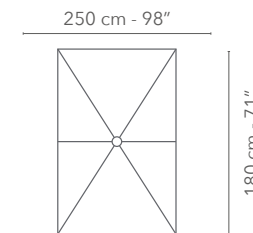

- ✓ Full aluminium frame.
- ✓ Frame ø 38 mm, 1.5".
- ✓ Flexible rib ends in fiber glass.
- ✓ Pop-up system, adjustable in height.
  
- ✓ Ambiance pictures

- FRAME** Mid pole umbrella, ø 38 mm, 1.5".  
Pole & ribs are aluminium powder coated.
- TILT & ROTATION** Tilt left and right, and adjustable in height.
- WIND SPEED** 49 km/h, 30.4 mph - Maximum wind speed to which the umbrella may be exposed.

	240 X 240 CM
A	240 cm - 94.5"
B	204 cm - 80.3"
C	230.6 cm - 90.8"
D	291 cm - 114.6"

250 X 180 CM

FRAME & CANOPY COMBINATIONS

250 X 180 CM

	Weight net	Weight gross	Packaging CBM / CCF
UMJUN UMBRELLA FRAME & CANOPY	5.5 kg - 12.1 lbs	7 kg - 15.4 lbs	x x cm, cbm

	250 X 180 CM
A	250 cm - 98.4"
B	217 cm - 85.4"
C	247 cm - 97.2"
D	259 cm - 102"

FRAME & CANOPY COMBINATIONS

Ø 270 CM

Ø 270 CM

	Weight net	Weight gross	Packaging CBM / CCF
UMJUN UMBRELLA FRAME & CANOPY	5.7 kg - 12.6 lbs	7.3 kg - 16.1 lbs	x x cm, cbm

Ø 270 CM

A	270 cm - 106.3"
B	215 cm - 84.6"
C	247 cm - 97.2"
D	278 cm - 109.4"