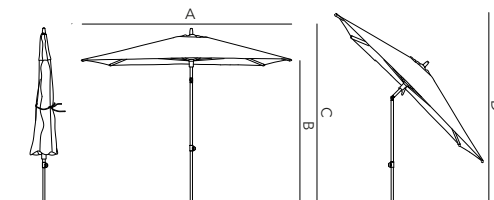

- ✓ Full aluminium frame.
- ✓ Frame ø 38 mm, 1.5".
- ✓ Flexible rib ends in fiber glass.
- ✓ Pop-up system, adjustable in height.
  
- ✓ Ambiance pictures

- FRAME** Mid pole umbrella, ø 38 mm, 1.5".  
Pole & ribs are aluminium powder coated.
- TILT & ROTATION** Tilt left and right, and adjustable in height.
- WIND SPEED** 49 km/h, 30.4 mph - Maximum wind speed to which the umbrella may be exposed.

250 x 180 cm

240 x 240 cm

ø 270 cm

**jardinico®**

240 X 240 CM

FRAME & CANOPY COMBINATIONS

240 X 240 CM

	Weight net	Weight gross	Packaging CBM / CCF
UMJUN UMBRELLA FRAME & CANOPY	5.6 kg - 12.4 lbs	7 kg - 15.4 lbs	x x cm, cbm

	240 X 240 CM
A	240 cm - 94.5"
B	204 cm - 80.3"
C	230.6 cm - 90.8"
D	291 cm - 114.6"

250 X 180 CM

FRAME & CANOPY COMBINATIONS

250 X 180 CM

	Weight net	Weight gross	Packaging CBM / CCF
UMJUN UMBRELLA FRAME & CANOPY	5.5 kg - 12.1 lbs	7 kg - 15.4 lbs	x x cm, cbm