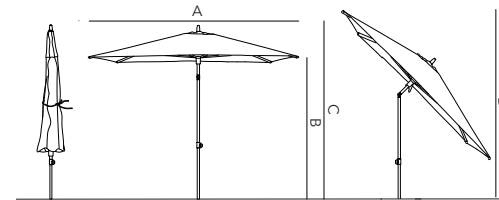

250 x 180 cm

240 x 240 cm

ø 270 cm

**jardinico®**

240 X 240 CM

FRAME & CANOPY COMBINATIONS

240 X 240 CM

	Weight net	Weight gross	Packaging CBM / CCF
UMJUN UMBRELLA FRAME & CANOPY	5.6 kg - 12.4 lbs	7 kg - 15.4 lbs	x x cm, cbm

	240 X 240 CM
A	240 cm - 94.5"
B	204 cm - 80.3"
C	230.6 cm - 90.8"
D	291 cm - 114.6"

250 X 180 CM

FRAME & CANOPY COMBINATIONS

250 X 180 CM

	Weight net	Weight gross	Packaging CBM / CCF
UMJUN UMBRELLA FRAME & CANOPY	5.5 kg - 12.1 lbs	7 kg - 15.4 lbs	x x cm, cbm

	250 X 180 CM
A	250 cm - 98.4"
B	217 cm - 85.4"
C	247 cm - 97.2"
D	259 cm - 102"

FRAME & CANOPY COMBINATIONS

Ø 270 CM

Ø 270 CM

	Weight net	Weight gross	Packaging CBM / CCF
UMJUN UMBRELLA FRAME & CANOPY	5.7 kg - 12.6 lbs	7.3 kg - 16.1 lbs	x x cm, cbm

Ø 270 CM

A	270 cm - 106.3"
B	215 cm - 84.6"
C	247 cm - 97.2"
D	278 cm - 109.4"