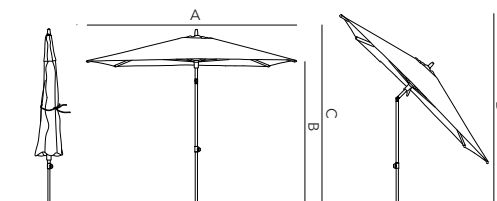

# JUNO

- ✓ Full aluminium frame.
- ✓ Frame ø 38 mm, 1.5".
- ✓ Flexible rib ends in fiber glass.
- ✓ Pop-up system, adjustable in height.

The Juno collection combines functionality and style in a versatile outdoor umbrella. Featuring a pop-up system and adjustable height, it adapts effortlessly to your space and needs. Its powder-coated aluminum mid-pole frame ensures durability, while the tilt function and flexible fiberglass rib ends provide optimal sun protection from every angle. Available in three sizes with five combinations, Juno is the perfect balance of practicality and design for any outdoor setting.

250 x 180 cm

240 x 240 cm

ø 270 cm

jardinico<sup>®</sup>

240 X 240 CM

FRAME & CANOPY COMBINATIONS

240 X 240 CM

	Weight net	Weight gross	Packaging CBM / CCF
UMJUN UMBRELLA FRAME & CANOPY	5.6 kg - 12.4 lbs	7 kg - 15.4 lbs	x x cm, cbm

	240 X 240 CM
A	240 cm - 94.5"
B	204 cm - 80.3"
C	230.6 cm - 90.8"
D	291 cm - 114.6"

250 X 180 CM

FRAME & CANOPY COMBINATIONS

250 X 180 CM

	Weight net	Weight gross	Packaging CBM / CCF
UMJUN UMBRELLA FRAME & CANOPY	5.5 kg - 12.1 lbs	7 kg - 15.4 lbs	x x cm, cbm

	250 X 180 CM
A	250 cm - 98.4"
B	217 cm - 85.4"
C	247 cm - 97.2"
D	259 cm - 102"

Ø 270 CM

FRAME & CANOPY COMBINATIONS

Ø 270 CM	Weight net	Weight gross	Packaging CBM / CCF
UMJUN UMBRELLA FRAME & CANOPY	5.7 kg - 12.6 lbs	7.3 kg - 16.1 lbs	x x cm, cbm