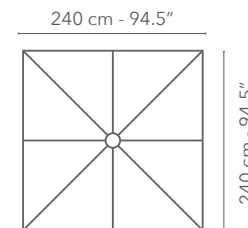

250 x 180 cm

240 x 240 cm

ø 270 cm

jardinico<sup>®</sup>

240 X 240 CM

FRAME & CANOPY COMBINATIONS

240 X 240 CM

	Weight net	Weight gross	Packaging CBM / CCF
UMJUN UMBRELLA FRAME & CANOPY	5.6 kg - 12.4 lbs	7 kg - 15.4 lbs	x x cm, cbm

	240 X 240 CM
A	240 cm - 94.5"
B	204 cm - 80.3"
C	230.6 cm - 90.8"
D	291 cm - 114.6"

250 X 180 CM

FRAME & CANOPY COMBINATIONS

250 X 180 CM

	Weight net	Weight gross	Packaging CBM / CCF
UMJUN UMBRELLA FRAME & CANOPY	5.5 kg - 12.1 lbs	7 kg - 15.4 lbs	x x cm, cbm

	250 X 180 CM
A	250 cm - 98.4"
B	217 cm - 85.4"
C	247 cm - 97.2"
D	259 cm - 102"

Ø 270 CM

FRAME & CANOPY COMBINATIONS

Ø 270 CM	Weight net	Weight gross	Packaging CBM / CCF
UMJUN UMBRELLA FRAME & CANOPY	5.7 kg - 12.6 lbs	7.3 kg - 16.1 lbs	x x cm, cbm

Ø 270 CM	
A	270 cm - 106.3"
B	215 cm - 84.6"
C	247 cm - 97.2"
D	278 cm - 109.4"