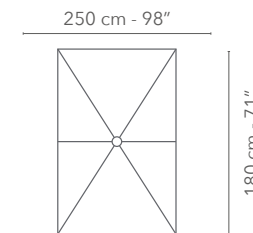

250 x 180 cm

240 x 240 cm

ø 270 cm

jardinico<sup>®</sup>

240 X 240 CM

FRAME & CANOPY COMBINATIONS

240 X 240 CM

	Weight net	Weight gross	Packaging CBM / CCF
UMJUN UMBRELLA FRAME & CANOPY	5.6 kg - 12.4 lbs	7 kg - 15.4 lbs	x x cm, cbm

	240 X 240 CM
A	240 cm - 94.5"
B	204 cm - 80.3"
C	230.6 cm - 90.8"
D	291 cm - 114.6"

250 X 180 CM

FRAME & CANOPY COMBINATIONS

250 X 180 CM

	Weight net	Weight gross	Packaging CBM / CCF
UMJUN UMBRELLA FRAME & CANOPY	5.5 kg - 12.1 lbs	7 kg - 15.4 lbs	x x cm, cbm

	250 X 180 CM
A	250 cm - 98.4"
B	217 cm - 85.4"
C	247 cm - 97.2"
D	259 cm - 102"

Ø 270 CM

FRAME & CANOPY COMBINATIONS

Ø 270 CM	Weight net	Weight gross	Packaging CBM / CCF
UMJUN UMBRELLA FRAME & CANOPY	5.7 kg - 12.6 lbs	7.3 kg - 16.1 lbs	x x cm, cbm

Ø 270 CM	
A	270 cm - 106.3"
B	215 cm - 84.6"
C	247 cm - 97.2"
D	278 cm - 109.4"