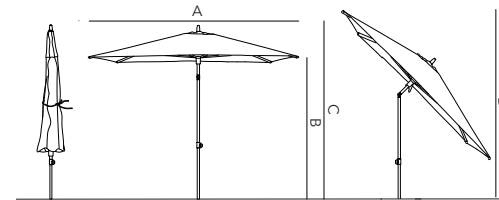

250 x 180 cm

240 x 240 cm

ø 270 cm

jardinico<sup>®</sup>

240 X 240 CM

FRAME & CANOPY COMBINATIONS

240 X 240 CM

	Weight net	Weight gross	Packaging CBM / CCF
UMJUN UMBRELLA FRAME & CANOPY	5.6 kg - 12.4 lbs	7 kg - 15.4 lbs	x x cm, cbm

	240 X 240 CM
A	240 cm - 94.5"
B	204 cm - 80.3"
C	230.6 cm - 90.8"
D	291 cm - 114.6"

250 X 180 CM

FRAME & CANOPY COMBINATIONS

250 X 180 CM

	Weight net	Weight gross	Packaging CBM / CCF
UMJUN UMBRELLA FRAME & CANOPY	5.5 kg - 12.1 lbs	7 kg - 15.4 lbs	x x cm, cbm

	250 X 180 CM
A	250 cm - 98.4"
B	217 cm - 85.4"
C	247 cm - 97.2"
D	259 cm - 102"

Ø 270 CM

FRAME & CANOPY COMBINATIONS

Ø 270 CM	Weight net	Weight gross	Packaging CBM / CCF
UMJUN UMBRELLA FRAME & CANOPY	5.7 kg - 12.6 lbs	7.3 kg - 16.1 lbs	x x cm, cbm

Ø 270 CM	
A	270 cm - 106.3"
B	215 cm - 84.6"
C	247 cm - 97.2"
D	278 cm - 109.4"